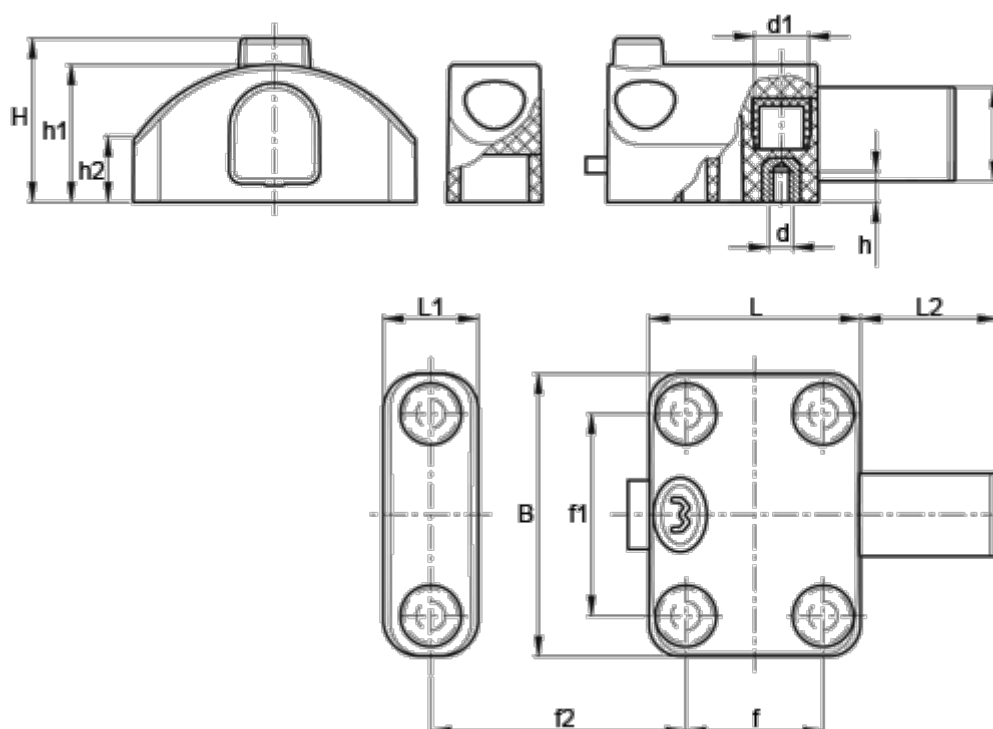

# Data Sheet

Article number: 2310007905  
Description: E+G Locking bolt  
CKE.40 B-M5

## Measures

B = 53.5	h2 = 12
d = M5	h3 = 17.5
f = 26	L = 40
f1 = 38	L1 = 18
f2 = 31-42	L2 = 26
h = 6	Weight (g) = 100
H = 31	
h1 = 26	